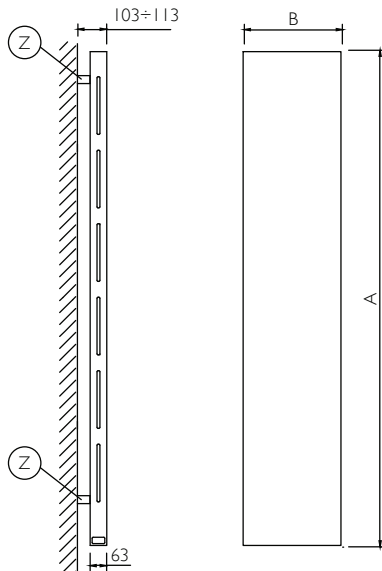

### Radiator body dimensions

Größe des Heizkörpers  
 Dimensions du corps chauffant  
 Dimensiones del cuerpo calefactor

## technical-commercial notes

THE PRICES INCLUDE:  
 same shade fastenings with adjustable depth and height  
 White thermostat for 9010 version and for "Colors" versions.  
 CUSTOMIZATION AVAILABLE WITH SURCHARGE: Ral Colors at choice.  
 Cable length 0,7 mt.